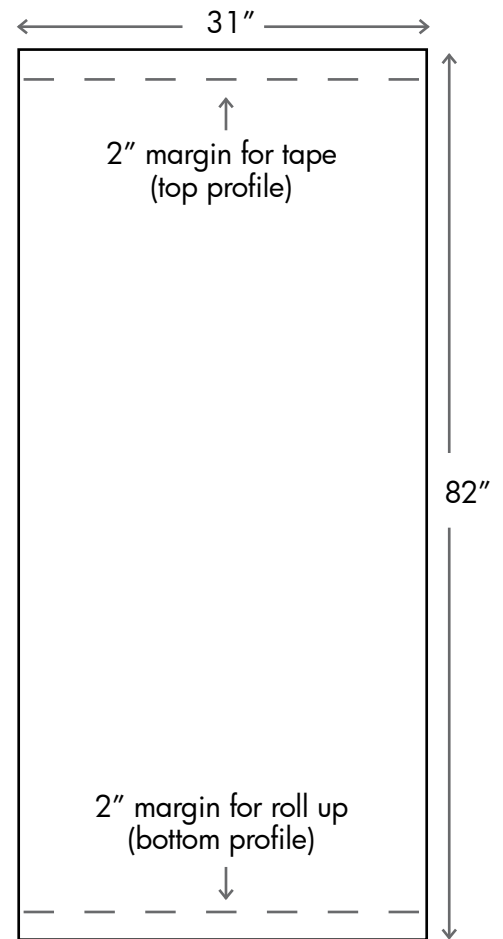

Your #1 Source for Sign and Graphics Supplies!

beLine BANNER STAND INSTALLATION INSTRUCTIONS

Artwork Instructions for Economy Banner Stand

- Design artwork with an extra 2" margin at the top and bottom to allow for banner installation. Total banner size should be no less than 31"x82". Recommended for use with 10 oz. banner material.
- Do not place necessary text or graphics in the margins.
- Be sure that any graphics meant to bleed from the artwork area continues through the margins, or white space may be visible after installation.

Banner Installation Instructions

- Remove end cap from top profile of banner stand and locate inner rod.
- Fold top 1" of banner toward backside of artwork and secure with tape. Insert rod through the fold.
- Slide folded edge of banner (with rod inserted) back into top profile of banner stand. Be sure the flat edge of the top profile is toward the back of the artwork. Replace end cap once complete.
- With banner facing up, remove protective strip at the bottom profile of the stand. Align banner to the black line and press firmly. If necessary, apply extra tape over the joint at both ends.
- Using left hand, secure banner with a firm grip and remove the locking pin at the right end of the tube. NOTE: the retracting mechanism is now activated.
- Hold the banner with both hands and carefully allow to roll into the tube.

Recommended artwork dimensions

Changing the Banner

- Locate locking pin. Pull out banner as far as possible and adjust length until the pin fits into the hole at the right side of the tube. Insert pin to lock retracting mechanism in place.
- Remove old banner from adhesive strips. Double-sided tape may be needed to replace used adhesive.
- Follow Banner Installation Instructions for the new banner.